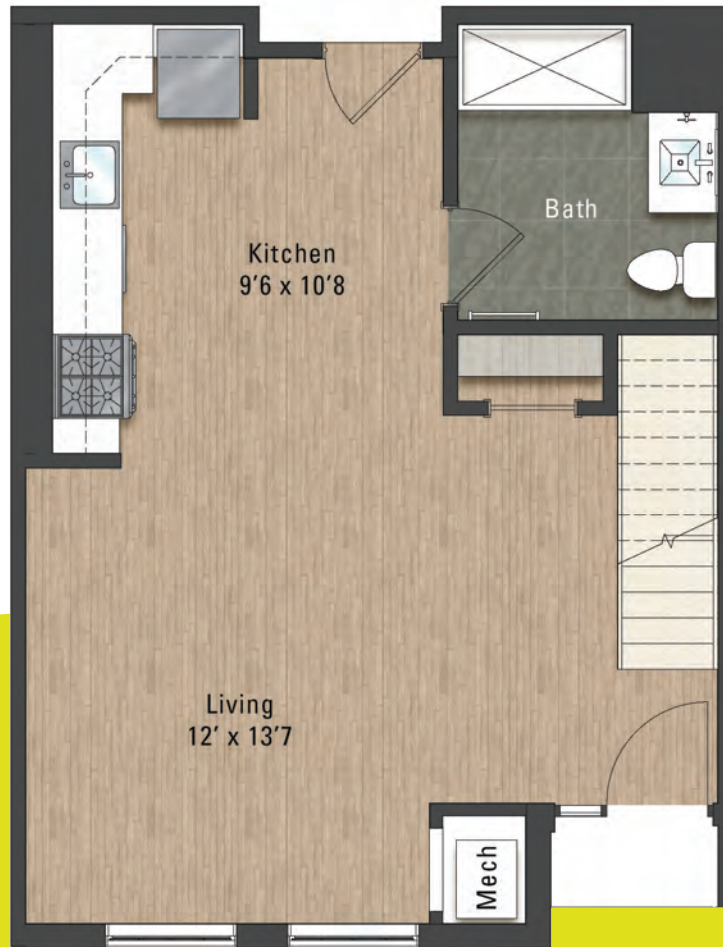

81 Arch Street, Hartford, CT 06103 860.764.2888 81Arch.com