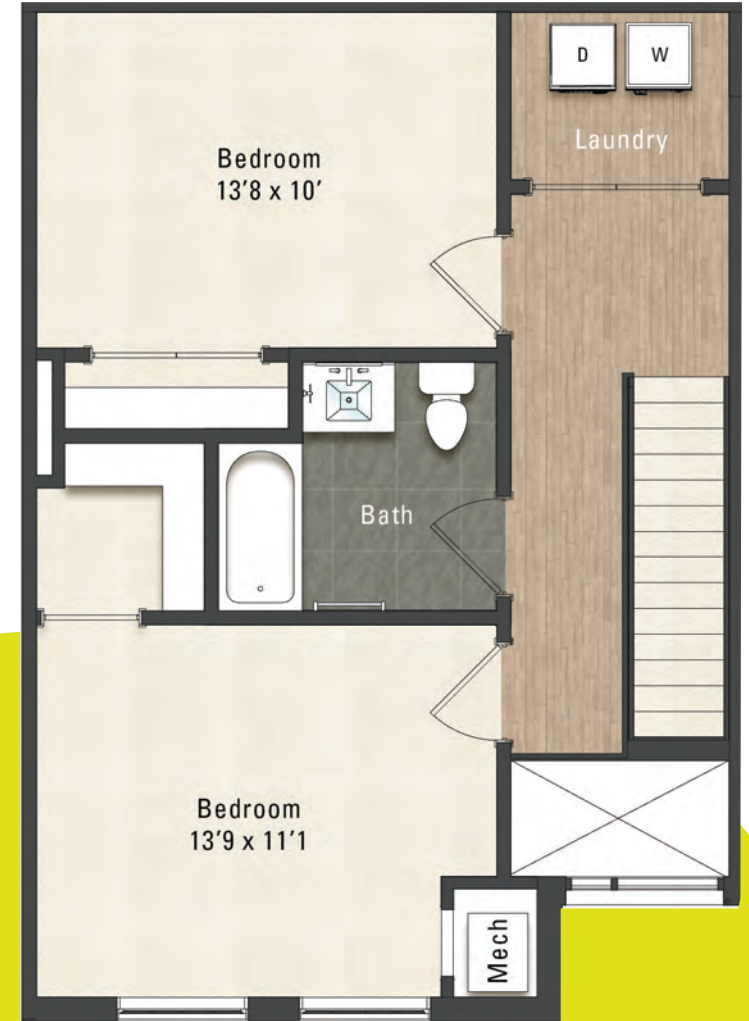

81 Arch Street, Hartford, CT 06103 860.764.2888 81Arch.com